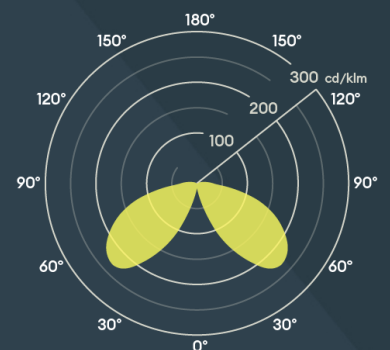

Choice of cone or opal aesthetics & light distribution

CCT switch set to 3000K as default

New 2200K to minimise effects of blue light

Must be sold with HYBxBOLLARD

Switch live out function with photocell not possible

HYDRA BOLLARD

Interchangeable top head bollard

FEATURES

IP rating	IP65
IK rating	IK10
CSP Switchable	Switchable CCT
Sensor Option	Photocell
Dimmable Option	No
LED Lifetime	L80 50,000h
Colour Rendering Index	CRI>80
Colour Consistency	SDCM6
Emergency Option	Yes, Manual-Test

BEAM ANGLE: **360°**

Ø160mm

LIGHTING INNOVATION

Built to endure (IK10 impact rating), the Hydra Bollard offers superior durability for illuminating pathways and public areas. This bollard has adjustable lighting with switchable colour temperature (2200K for minimal blue light or 3000K) and wattage (14W, 19W, 24W) to meet your specific needs. An interchangeable top head in cone or opal styles provides focused or diffused light, making maintenance easier.