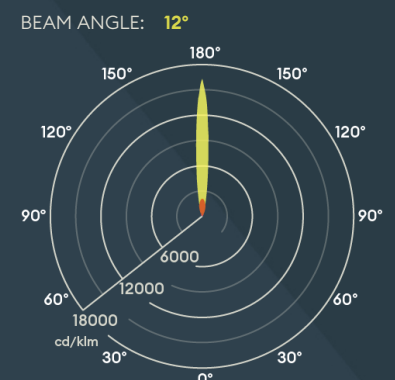

4.6W 4.6W at 700mA

Coastal protected

IP68 IP68 ideal for outdoor areas and under water lighting

WARRANTY

Warranty 7 years

FEATURES & BENEFITS

Single LED and lens combination for maximum efficiency and optimal light distribution

Complete with wall fixings

Tilt & rotate for adjusting light

Antique brass finish, Marine grade stainless steel 316 & Black anodised aluminium

Long lifetime of 70,000hrs

PATENT: **GB2544975 EP3176502**

UL030

High output universal LED light

FEATURES

IP rating	IP68
CSP Switchable	Single CCT
Tilttable (°)	360
Dimmable Option	Driver dependent
LED Lifetime	L70 70,000h
Colour Rendering Index	CRI>80
Colour Consistency	SDCM3
Rotation angle (°)	360

INSTALLATION INFORMATION

Input	700mA DC
Maximum Ambient Temperature	35°C
Weight	680g
Inrush Current	N/A
Construction Material	Stainless steel (316), brass, anodised aluminium
UK Bathroom Zone	0
SELV	N/A
Electric Class (1, 2, 3)	III
Earth Leakage	N/A
Suitable for coastal areas	Yes

Photometrics @ 25°C

Product Code	Finish	Beam	W	Colour	lm	lm/W	lx@1m	Energy
UL030DNBX40	Stainless steel	12°	4.6W	4000K	490	70	7975	
UL030DNBX27	Stainless steel	12°	4.6W	2700K	470	67	7649	
UL030DWBX30	Stainless steel	40°	4.6W	3000K	480	69	1029	
UL030DWBX40	Stainless steel	40°	4.6W	4000K	490	70	1050	
UL030ANAX30	Brass	12°	4.6W	3000K	480	69	7812	
UL030ANAX27	Brass	12°	4.6W	2700K	470	67	7649	
UL030AWAX30	Brass	40°	4.6W	3000K	480	69	1029	
UL030AWAX27	Brass	40°	4.6W	2700K	470	67	1007	
UL030BWBX30	Black anodised aluminium	40°	4.6W	3000K	480	69	1029	

Energy rating is a reflection of the LED light source.

WIRING INFORMATION

Cable / Flying Lead	1m (H05RN-F) rubberised cable (outside diameter: 6mm)
Type of Wiring Required	Series

LED DRIVER