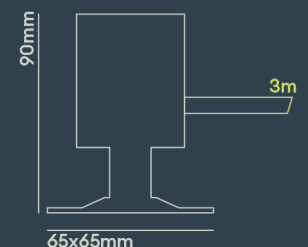

4.6W 4.6W at 700mA

Coastal protected

IP68 IP68 ideal for outdoor areas and under water lighting

WARRANTY

Warranty 7 years

FEATURES & BENEFITS

Single LED and lens combination for maximum efficiency and optimal light distribution

Complete with wall fixings

Tilt & rotate for adjusting light

Antique brass finish, Marine grade stainless steel 316 & Black anodised aluminium

Long lifetime of 70,000hrs

PATENT: **GB2544975 EP3176502**

UL030

High output universal LED light

FEATURES

IP rating	IP68
CSP Switchable	Single CCT
Tilttable (°)	360
Dimmable Option	Driver dependent
LED Lifetime	L70 70,000h
Colour Rendering Index	CRI>80
Colour Consistency	SDCM3
Rotation angle (°)	360

INSTALLATION INFORMATION

Input	700mA DC
Maximum Ambient Temperature	35°C
Weight	680g
Inrush Current	N/A
Construction Material	Stainless steel (316), brass, anodised aluminium
UK Bathroom Zone	0
SELV	N/A
Electric Class (1, 2, 3)	III
Earth Leakage	N/A
Suitable for coastal areas	Yes

Photometrics @ 25°C

Product Code	Finish	Beam	W	Colour	lm	lm/W	lx@1m	Energy
UL030DNBX40	Stainless steel	12°	4.6W	4000K	490	70	7975	
UL030DNBX27	Stainless steel	12°	4.6W	2700K	470	67	7649	
UL030DWBX30	Stainless steel	40°	4.6W	3000K	480	69	1029	
UL030DWBX40	Stainless steel	40°	4.6W	4000K	490	70	1050	
UL030ANAX30	Brass	12°	4.6W	3000K	480	69	7812	
UL030ANAX27	Brass	12°	4.6W	2700K	470	67	7649	
UL030AWAX30	Brass	40°	4.6W	3000K	480	69	1029	
UL030AWAX27	Brass	40°	4.6W	2700K	470	67	1007	
UL030BWBX30	Black anodised aluminium	40°	4.6W	3000K	480	69	1029	

Energy rating is a reflection of the LED light source.

WIRING INFORMATION

Cable / Flying Lead	1m (H05RN-F) rubberised cable (outside diameter: 6mm)
Type of Wiring Required	Series

LED DRIVER