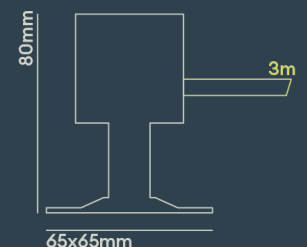

INSTALLATION INFORMATION

| | |
|-----------------------------|--|
| Input | 150mA / 250mA / 350mA / 500mA / 700mA DC |
| Maximum Ambient Temperature | 55°C |
| Weight | UL010A: 562g, UL010BK: 332g, UL010SS: 500g, UL010BZ: TBC |
| Inrush Current | N/A |
| Construction Material | Black |
| UK Bathroom Zone | 0 |
| SELV | N/A |
| Electric Class (1, 2, 3) | III |
| Earth Leakage | N/A |
| Suitable for coastal areas | Yes |

Energy rating is a reflection of the LED light source.

BEAM ANGLE: **40°**

WIRING INFORMATION

| | |
|--------------------------------|---|
| Cable / Flying Lead | 3m (H05RN-F) rubberised cable (outside diameter: 6mm) |
| Type of Wiring Required | Series |