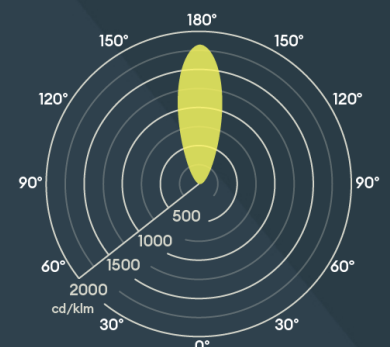

INSTALLATION INFORMATION

| | |
|-----------------------------|--|
| Input | 150mA / 250mA / 350mA / 500mA / 700mA DC |
| Maximum Ambient Temperature | 55°C |
| Weight | UL010A: 562g, UL010BK: 332g, UL010SS: 500g, UL010BZ: TBC |
| Inrush Current | N/A |
| Construction Material | Black |
| UK Bathroom Zone | 0 |
| SELV | N/A |
| Electric Class (1, 2, 3) | III |
| Earth Leakage | N/A |
| Suitable for coastal areas | Yes |

Energy rating is a reflection of the LED light source.

BEAM ANGLE: **40°**

WIRING INFORMATION

| | |
|--------------------------------|---|
| Cable / Flying Lead | 3m (H05RN-F) rubberised cable (outside diameter: 6mm) |
| Type of Wiring Required | Series |