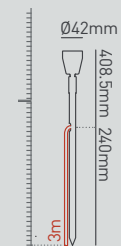

This luminaire contains built-in LED lamps.

The lamps cannot be changed in the luminaire.

LED

COLLINGWOOD LIGHTING

874/2012