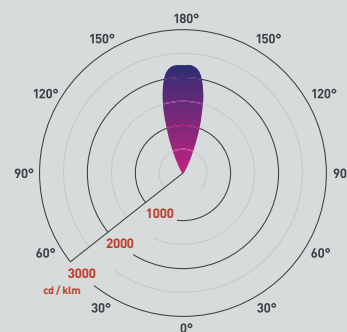

ACCESSORIES

Product code	Description
JB2 / JB4 / JB6	Waterproof junction box / Gel filled waterproof connectors
WCR 275 BLACK	2-Core rubber cable
PDC GRID DIMMER	1-10V dimmer module