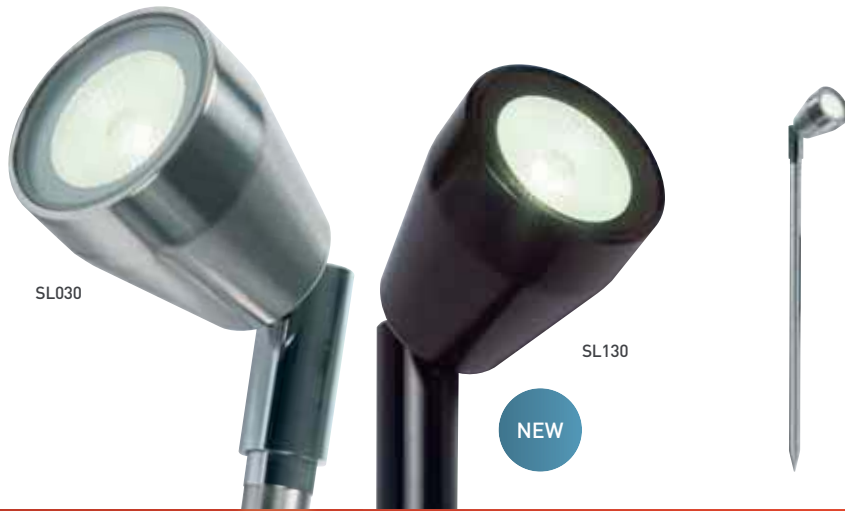

FEATURES & BENEFITS

- › Long spike included for extra stability
- › Robust cable for outdoor use
- › Small & discreet

SL030 | SL130

1W LED spike light

Ideal for use outdoors

7 year extended warranty available

SL030

SL130

ZONE

L70, B10

3SDCM

PHOTOMETRICS @ 25°C

Colour	Beam angle	Product code	CRI	lm	lm/W	lx at 1m
4000K	26°	SL030 F NW	>70Ra	95	95	267
	26°	SL13040	>70Ra	95	95	267
3000K	26°	SL030 F WW	>80Ra	75	75	210
	26°	SL13030	>80Ra	75	75	210
2700K	26°	SL13027	>80Ra	70	70	196
Amber	26°	SL030 F AMBER	-	-	-	-
Blue	26°	SL030 F BLUE	-	-	-	-
Green	26°	SL030 F GREEN	-	-	-	-
Red	26°	SL030 F RED	-	-	-	-

GENERAL

Construction material SL030: Stainless Steel (316) SL130: Anodised Aluminium

WIRING

Cable/flying lead 3m H05RN-F rubberised cable (outside diameter: 6mm)

Type of wiring required Series

LED DRIVERS

Bathroom zone applicable to fitting only

Product code	mA	SELV	Dimming	Bathroom zone	Min	Max
PLU/350 1-9	350	Yes	No	1	1	9
PL/IP/350 1-5	350	Yes	No	1	1	5
PLD UNI-DRIVE 350MA	350	Yes	Yes (1-10V)	2	1	10

ACCESSORIES

Product code	Description
JB2 / JB4 / JB6	Waterproof junction box / Gel filled waterproof connectors
WCR 275 BLACK	2-Core rubber cable
PDC GRID DIMMER	1-10V Dimmer module