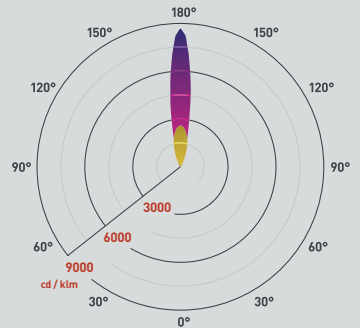

4000K 18° / 4000K 38°

Additional diagrams available at collingwoodlighting.com

This luminaire contains built-in LED lamps. The lamps cannot be changed in the luminaire.

Energy efficiency class: A+ (LED)

874/2012