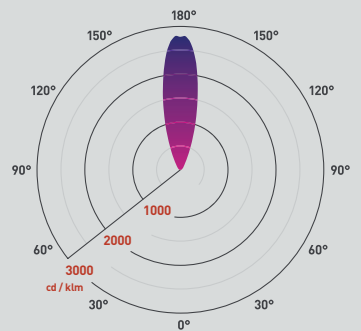

4000K 26°

This luminaire contains built-in LED lamps.

The lamps cannot be changed in the luminaire.

LED

COLLINGWOOD LIGHTING

874/2012