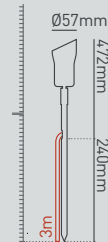

This luminaire contains built-in LED lamps. The lamps cannot be changed in the luminaire.

Energy efficiency class: A+ (LED)

874/2012