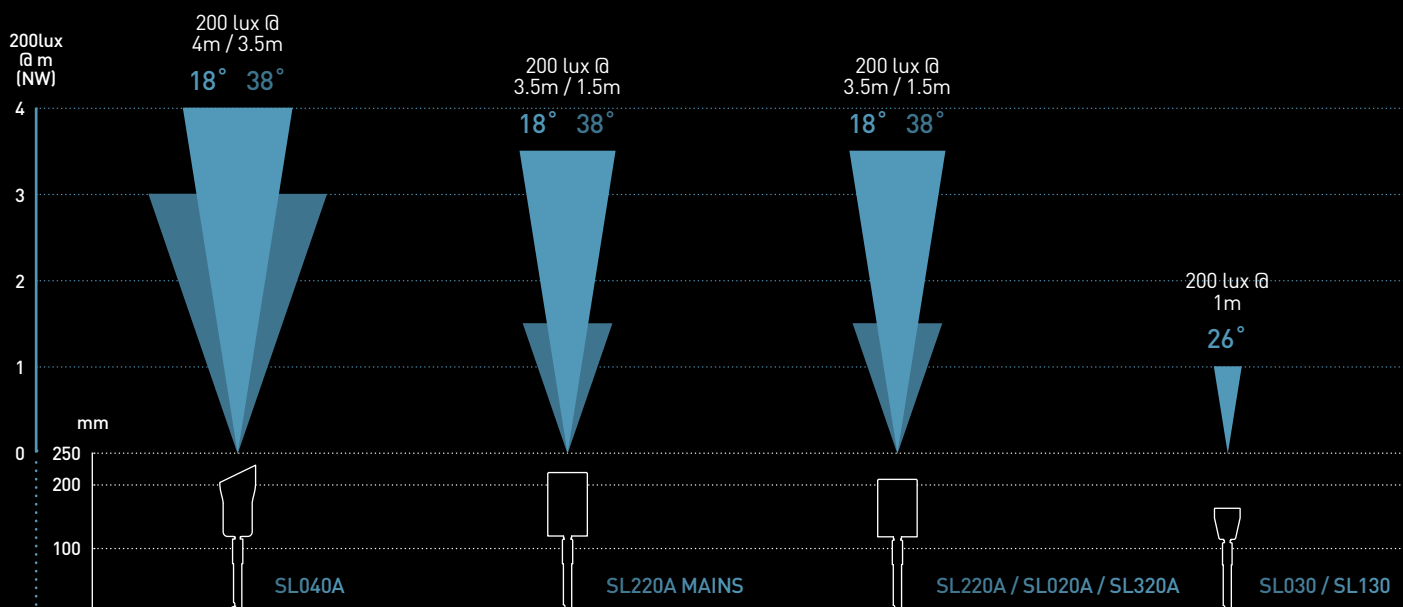

## CHOOSE YOUR EFFECT

Use spike lights to; illuminate pathways, highlight mid-level planting or to pick out features within a garden.

Pathways

Mid-level planting

Features

## PRODUCT COMPARISON

All spike lights continue 240mm under the surface.