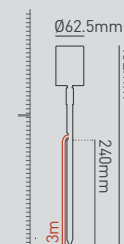

This luminaire contains built-in LED lamps.

The lamps cannot be changed in the luminaire.

LED

A++ A+ A C D E

874/2012