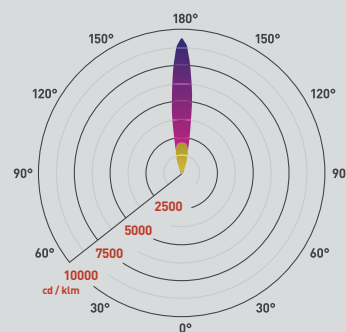

ACCESSORIES

Product code	Description
JB5	Gel filled waterproof connector

4000K 18° / 4000K 38°

This luminaire contains built-in LED lamps.

The lamps cannot be changed in the luminaire.

LED

874/2012