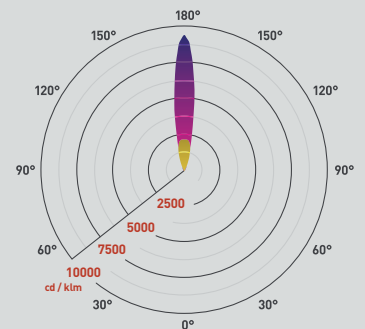

4000K 18° / 4000K 38°

This luminaire contains built-in LED lamps.

The lamps cannot be changed in the luminaire.

LED

874/2012