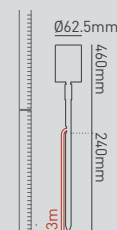

This luminaire contains built-in LED lamps.

The lamps cannot be changed in the luminaire.

LED

874/2012