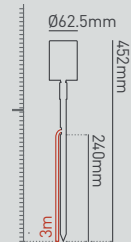

This luminaire contains built-in LED lamps.

The lamps cannot be changed in the luminaire.

LED

874/2012